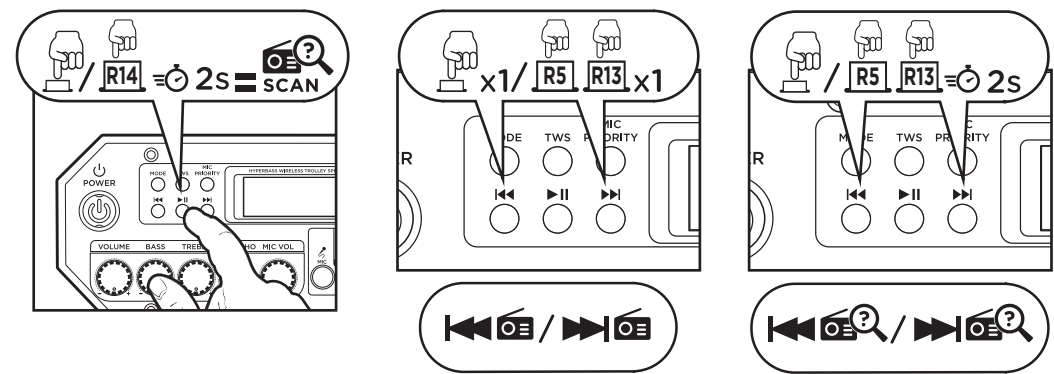

10. FM RADIO MODE AUTO TUNNING / SCROLL THE PRESETS