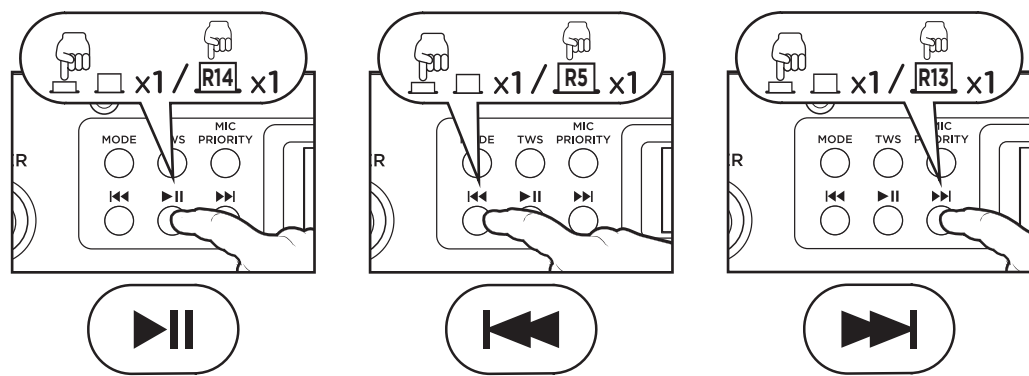

12. MUSIC PLAYBACK FOR BLUETOOTH / USB AND TF CARD MODES