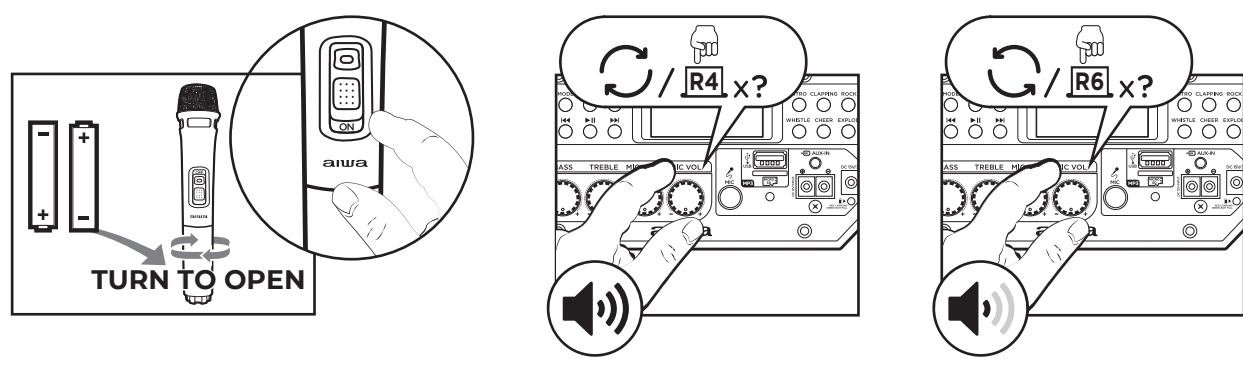

14. REPEAT USB / TF CARD MODE

15. MIC ADJUSTMENT