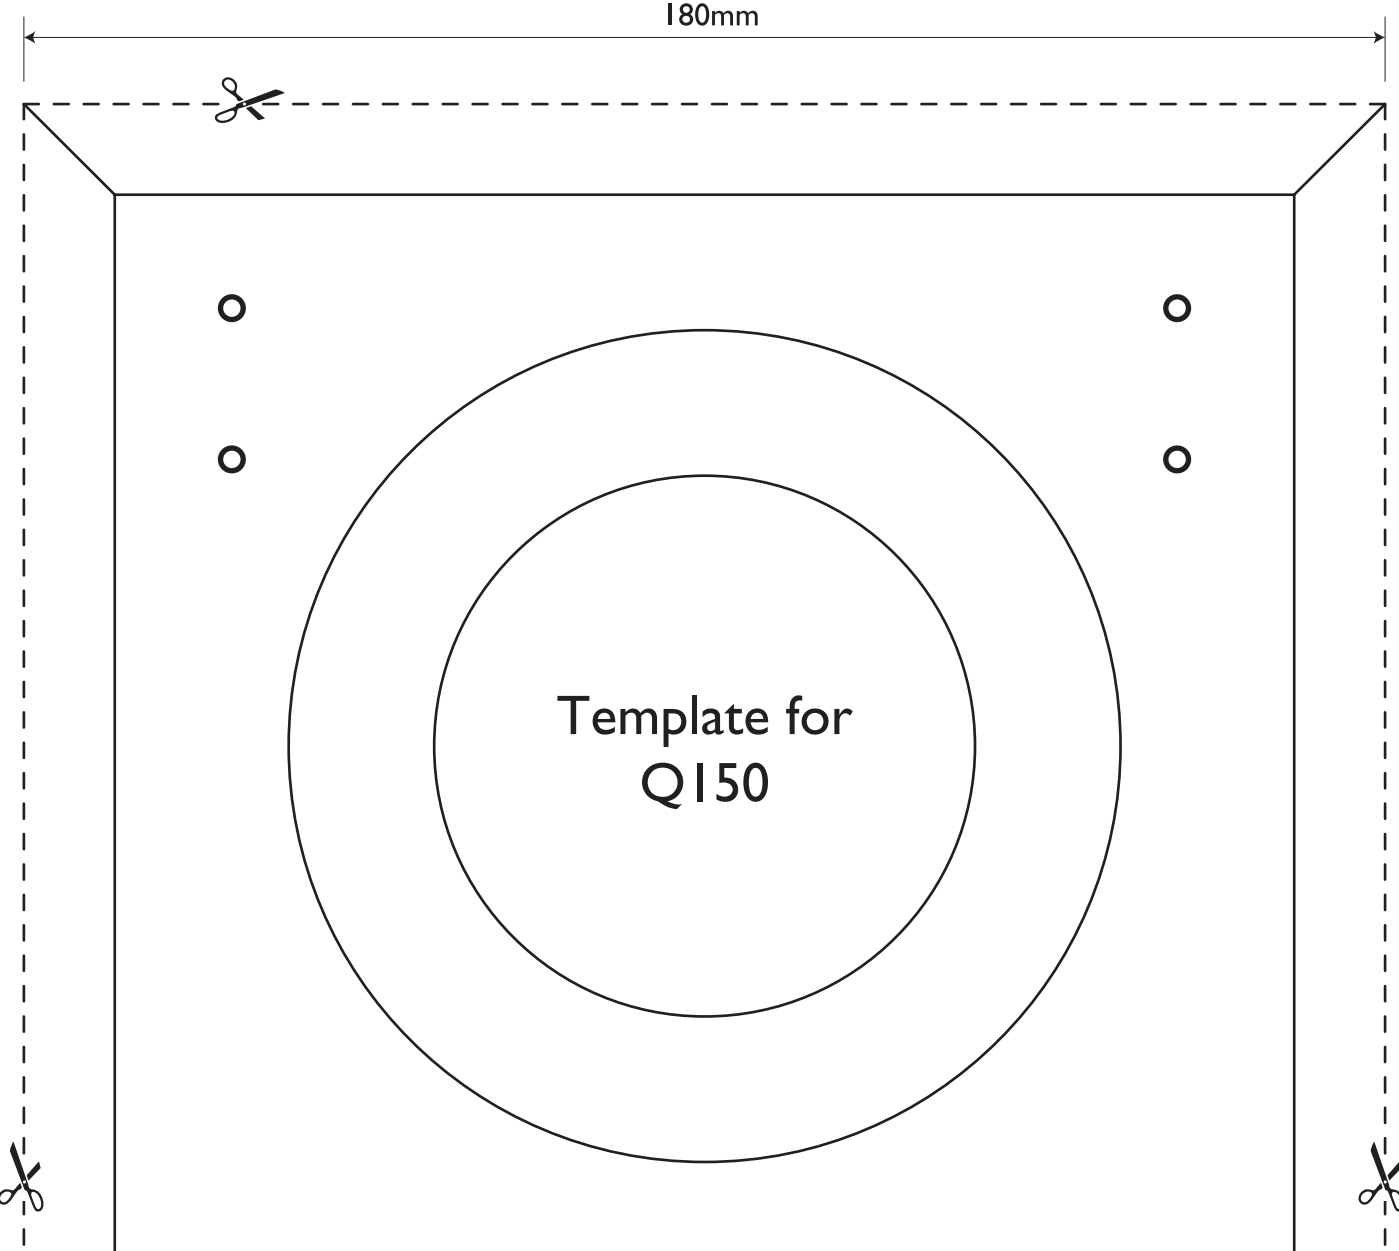

# B2 Wall Bracket Template for Q150

Print as A4 and in 100%

# B2 Wall Bracket Template for Q350

Print as A4 and in 100%